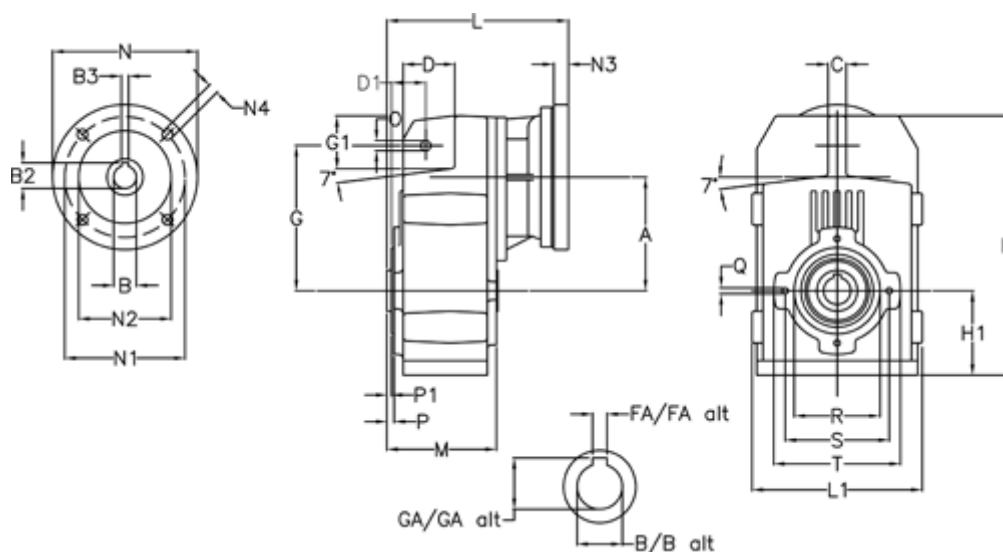

Article number: 29560368563220

Description: Shaft mounted gear  
A314H35-685,6-P63B5

## Measures

A = 150.50	FA = 10	M = 125.0	Q = M10x17
B = 35	G = 170	N = 140	R = 110
B1 = 11	G1 = 84.0	N1 = 115	S = 130
B2 = 12.8	GA = 38.3	N2 = 95	T = 150
B3 = 4	H = 326.0	N4 = M8x19	
C = 20	H1 = 102.0	O = 13	
D = 68.0	L = 283.0	P = 6.5	
D1 = 54.0	L1 = 210	P1 = 3.5	